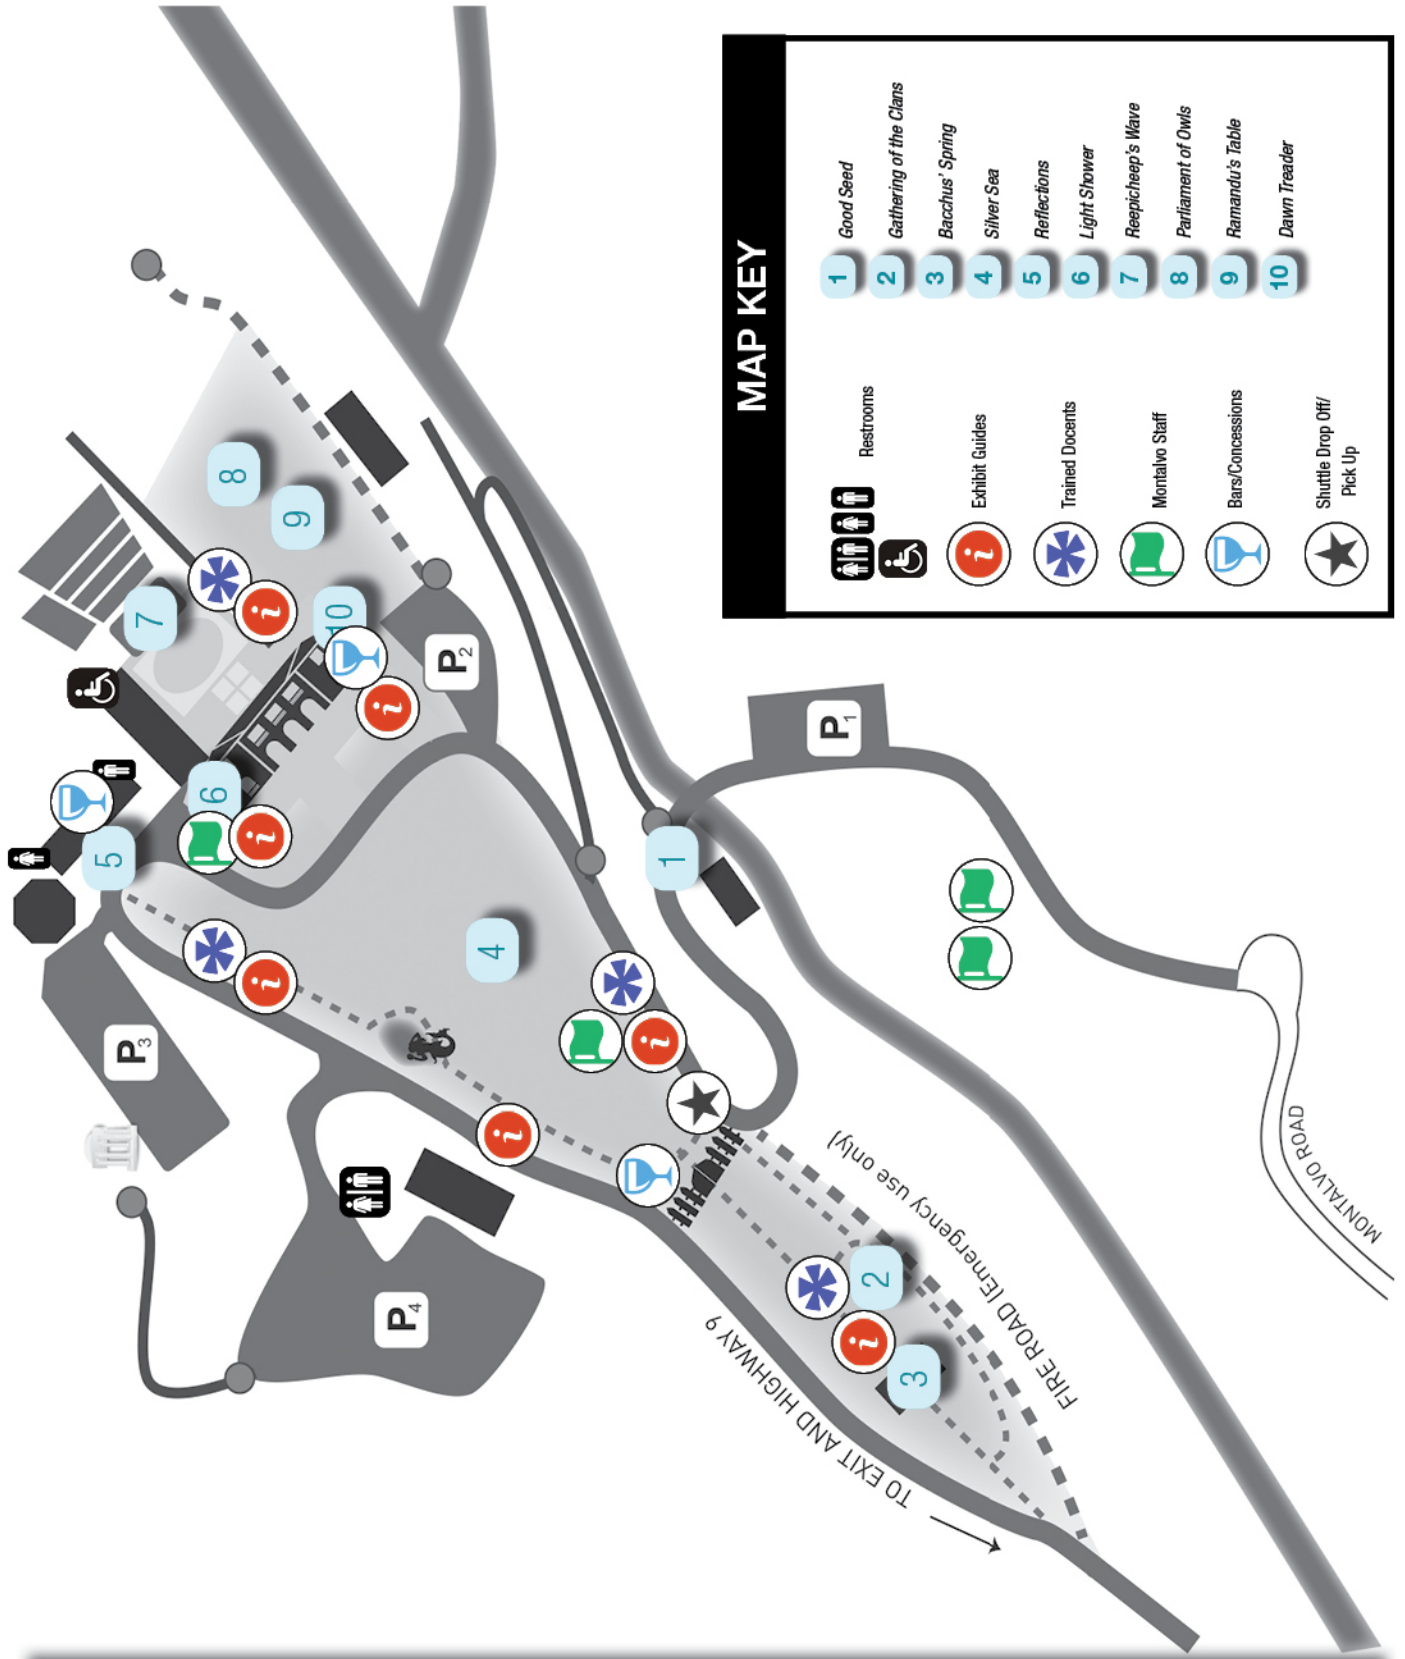

MONTALVO GROUNDS

MAP KEY

- | | | | |
|--|------------------------------|-----------|------------------------|
| | Restrooms | 1 | Good Seed |
| | Exhibit Guides | 2 | Gathering of the Clans |
| | Trained Docents | 3 | Bacchus' Spring |
| | Montalvo Staff | 4 | Silver Sea |
| | Bars/Concessions | 5 | Reflections |
| | Shuttle Drop Off/
Pick Up | 6 | Light Shower |
| | | 7 | Reepicheep's Wave |
| | | 8 | Parliament of Owls |
| | | 9 | Ramandu's Table |
| | | 10 | Dawn Treader |