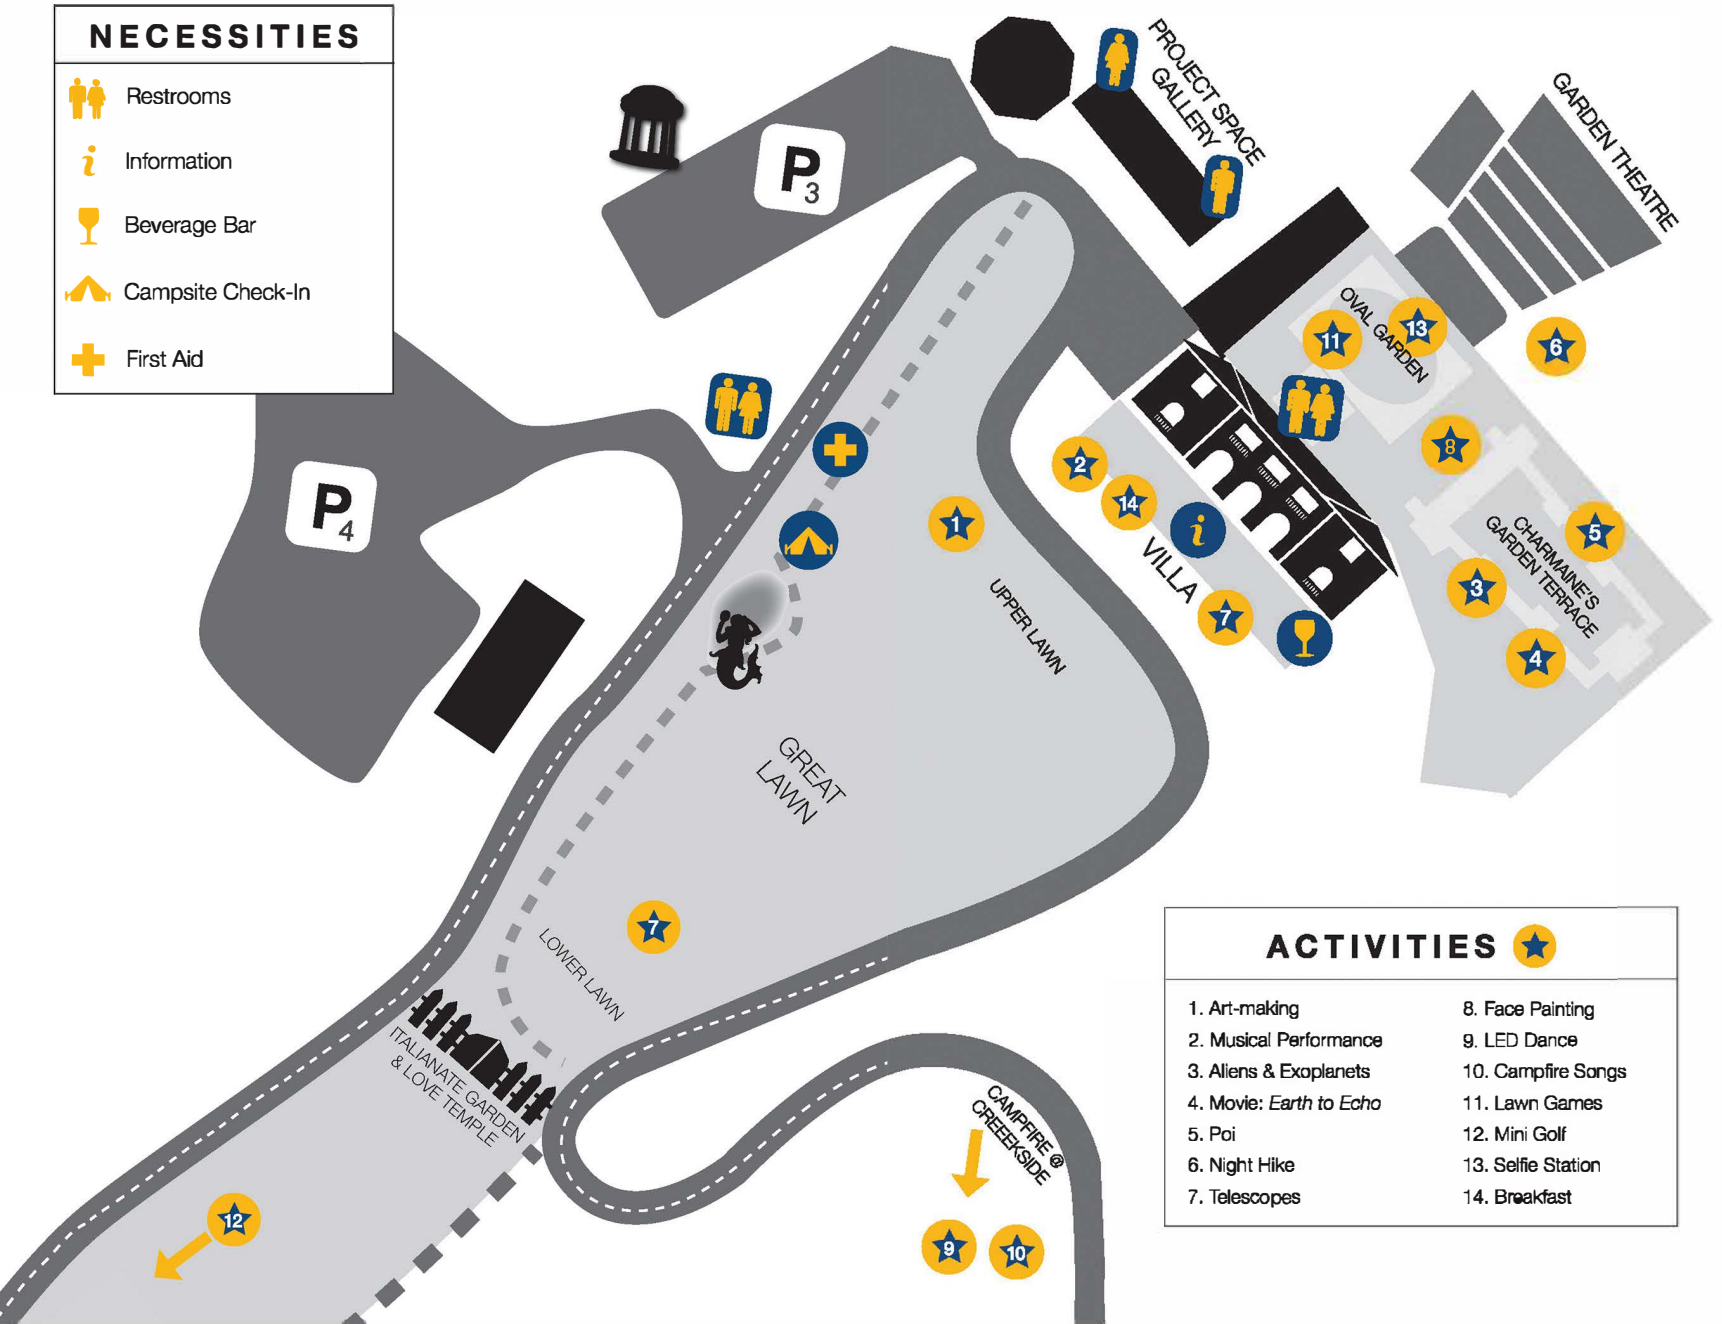

NECESSITIES

- Restrooms
- Information
- Beverage Bar
- Campsite Check-In
- First Aid

ACTIVITIES

1. Art-making	8. Face Painting
2. Musical Performance	9. LED Dance
3. Aliens & Exoplanets	10. Campfire Songs
4. Movie: <i>Earth to Echo</i>	11. Lawn Games
5. Poi	12. Mini Golf
6. Night Hike	13. Selfie Station
7. Telescopes	14. Breakfast